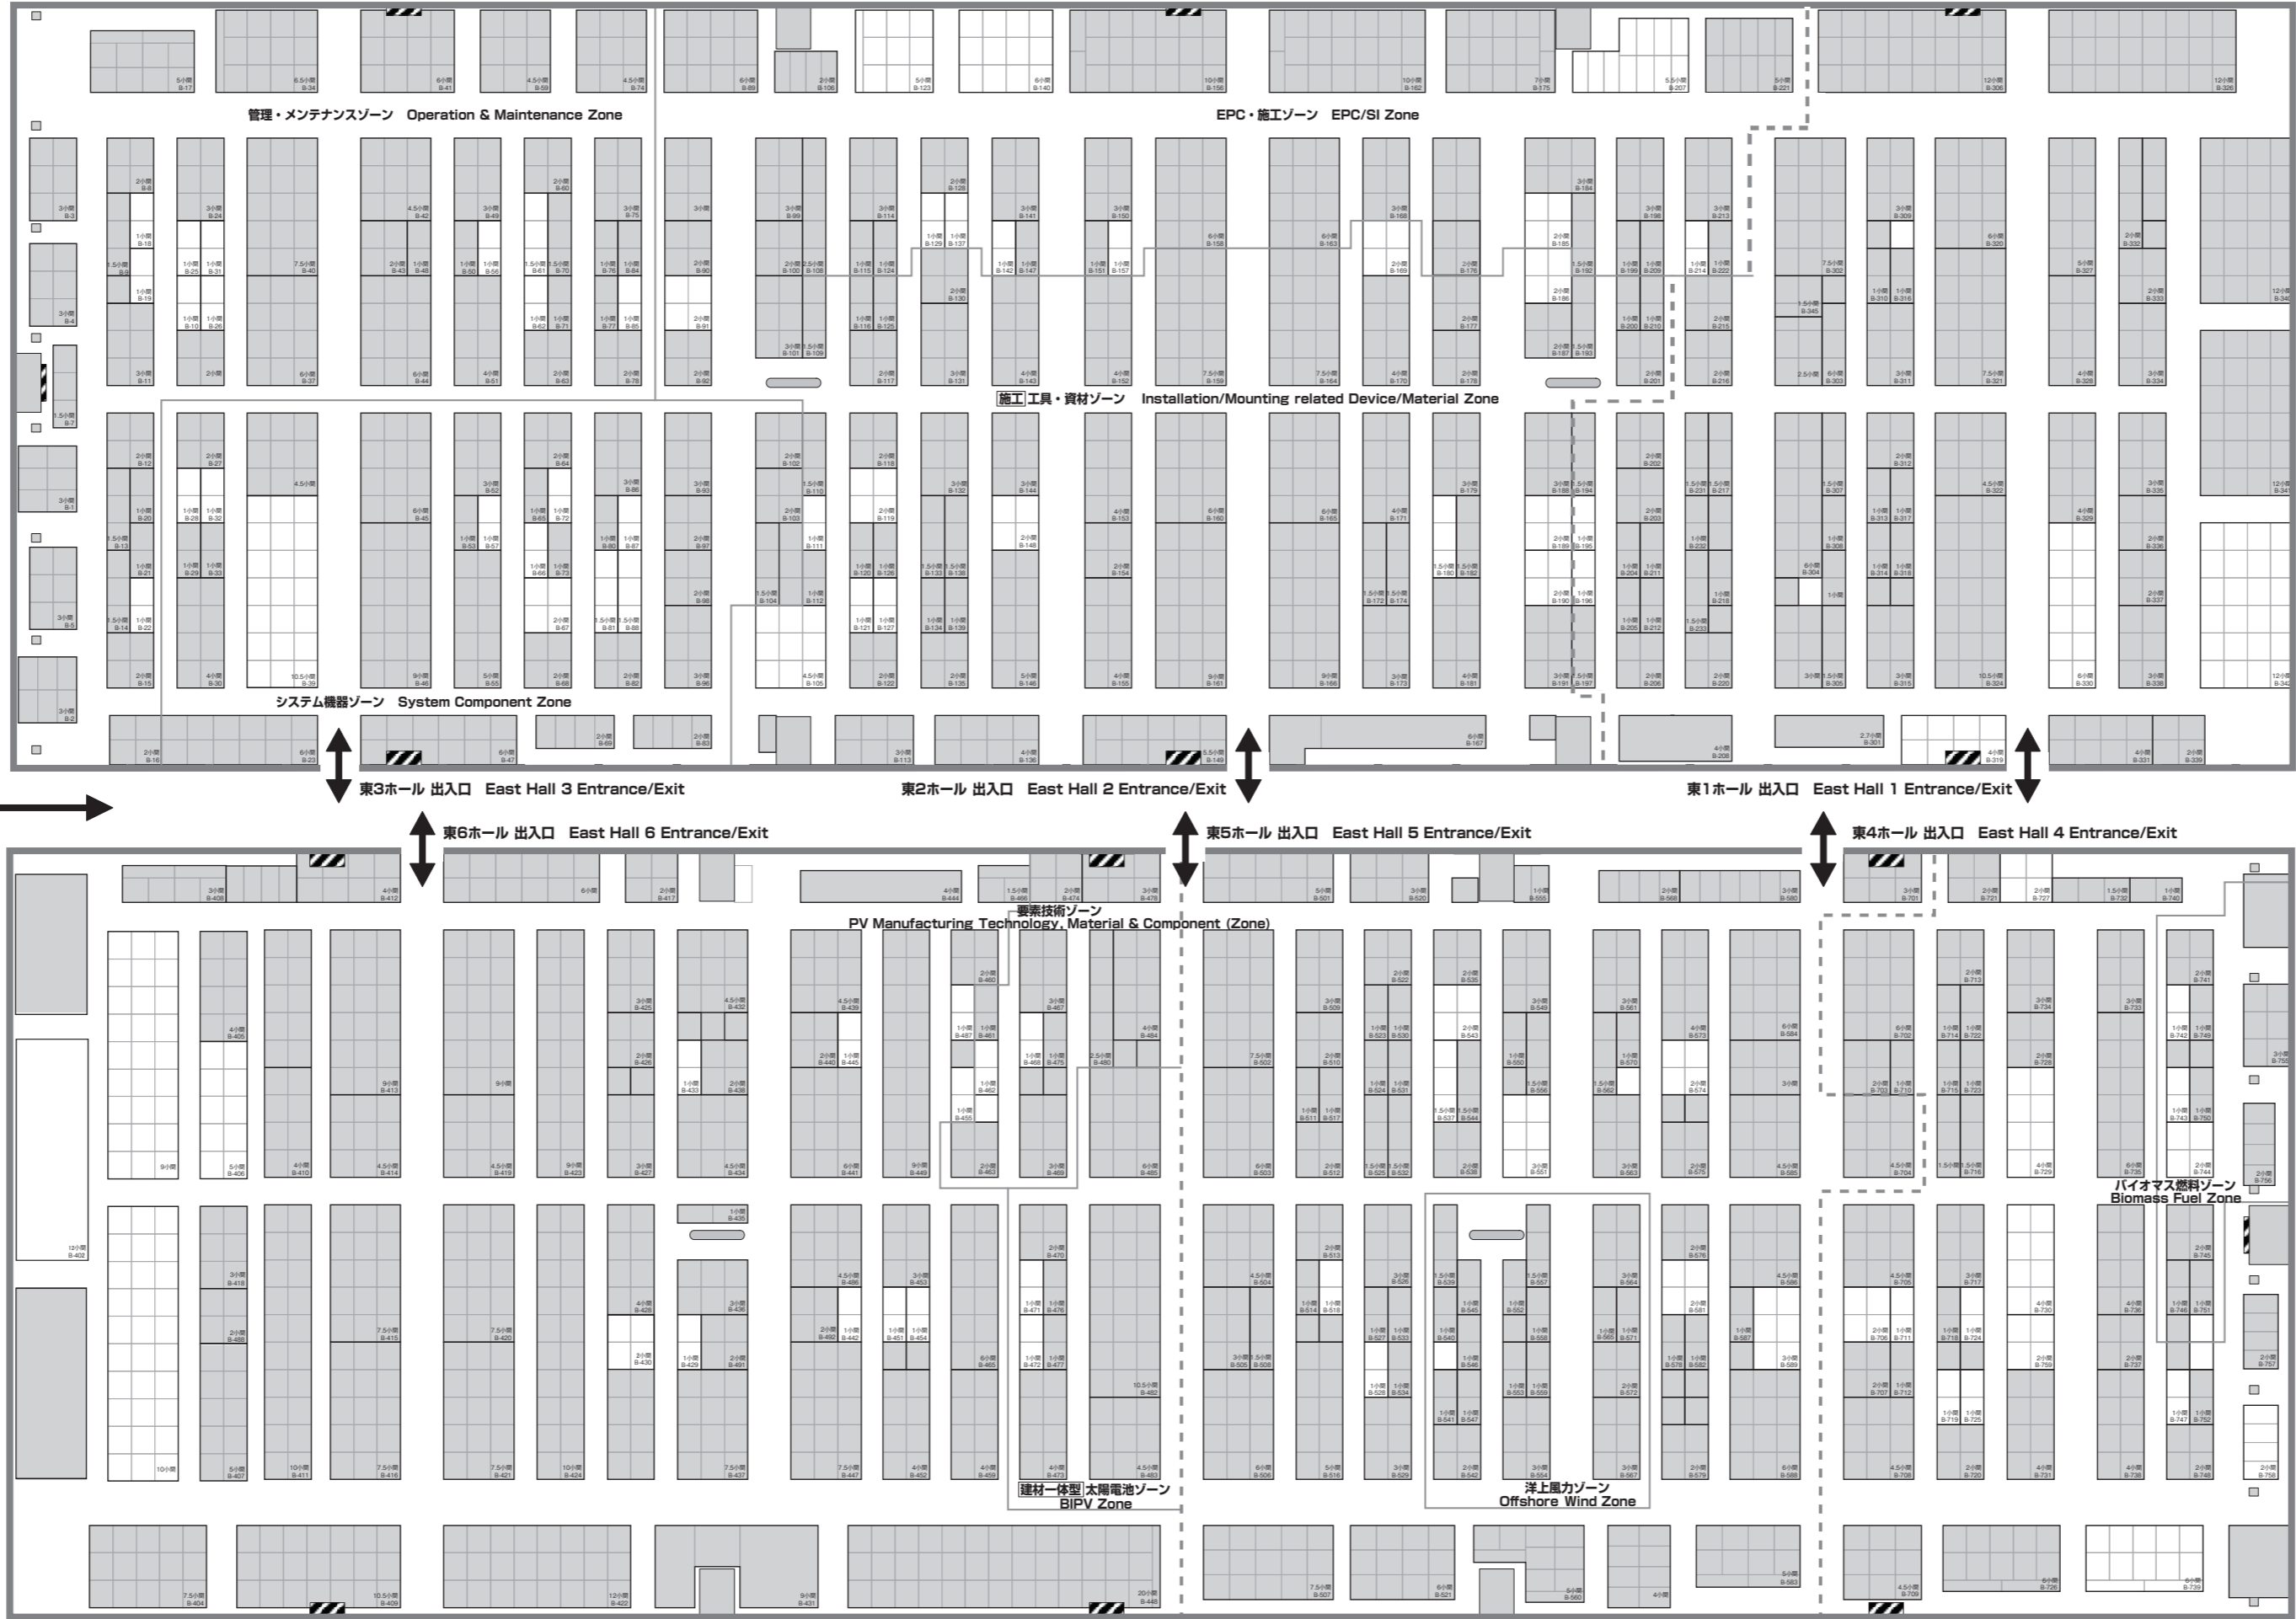

図面を広げてご覧ください

第14回 スマートエネルギーWeek World Smart Energy Week 2018

次回レイアウト図(予定) Preliminary Floor Plan

次回は300社増! 1,850社が出展

Adding 300 & Expanding to 1,850 Exhibitors!

東展示棟 EAST HALLS

第2回 次世代 火力発電 EXPO THERMAL POWER EXPO 2018

共催: (一社) 火力原子力発電技術協会

- ■主催/Organised by
  リード エグジビション ジャパン (株)
  Reed Exhibitions Japan Ltd.
- ■会期/Dates
  2018年2月28日 [水] ~ 3月2日 [金]
  Feb. 28 [Wed] - Mar. 2 [Fri], 2017
- ■会場/Venue
  東京ビッグサイト
  Tokyo Big Sight, Japan

次回(2018年)小間位置確認欄
Booth Location Confirmation Form

貴社名/Company Name

貴名/Name

日付/Date

管理番号/Location Reference Number

小間数/Booth Size

図面作成: 2017年9月6日 現在
As of Sep.6, 2017

第9回 太陽光発電システム施工展 PV SYSTEM EXPO 2018

第8回 国際 スマートグリッド EXPO 8th INT'L SMART GRID EXPO

第11回 国際 太陽電池展 PV EXPO 2018

第6回 国際 風力発電展 WIND EXPO 2018

第3回 国際 バイオマス発電展 BIOMASS EXPO 2018

第14回 国際 水素・燃料電池展 FC EXPO 2018

共催: (一社) 水素エネルギー協会 / (一社) 燃料電池開発情報センター