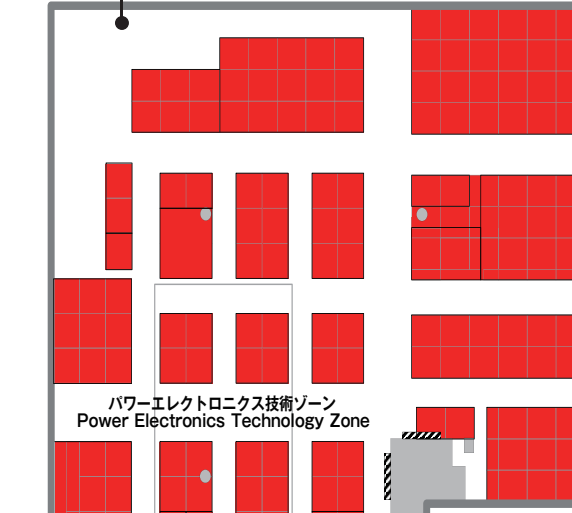

-There are no walls separating exhibitions. The layout and lines of exhibitions are subject to change.  
-Location Reference Number is not an official booth number. The official one will be announced later by Show Management.  
- is a display of Tokyo Big Sight, so the booth construction must be lower than 3.5m  
- indicate pillars and air conditioners.  
-Show Management reserves the right, in the interests of optimum traffic control and effective exhibit exposure, to change the exhibit space plan and reassign exhibit spaces in relation thereto.  
\* "小間" stands for booth(s).

**第13回 国際太陽光発電展 PV EXPO 2020**

**第13回 国際太陽光発電展 PV EXPO 2020**

**第4回 次世代火力発電 EXPO THERMAL POWER EXPO 2020**  
共催: (一社)火力原子力発電技術協会

**第16回 国際水素・燃料電池展 FC EXPO 2020**

**第10回 国際スマートグリッド EXPO INT'L SMART GRID EXPO 2020**