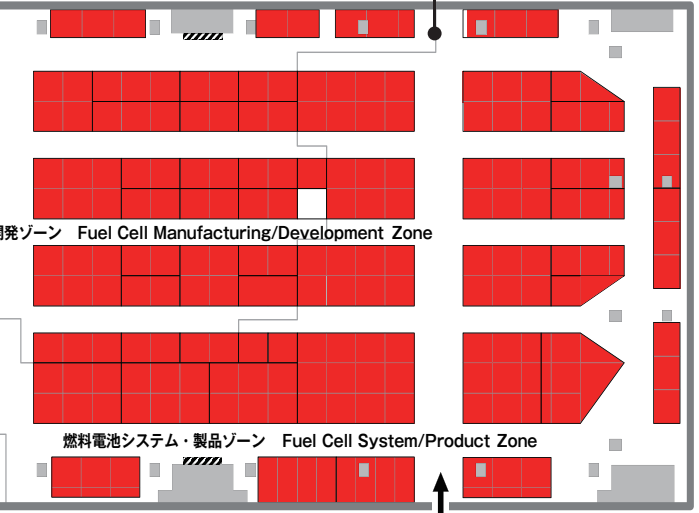

-There are no walls separating exhibitions. The layout and lines of exhibitions are subject to change.  
-Location Reference Number is not an official booth number. The official one will be announced later by Show Management.  
- is a display of Tokyo Big Sight, so the booth construction must be lower than 3.5m  
- indicate pillars and air conditioners.  
-Show Management reserves the right, in the interests of optimum traffic control and effective exhibit exposure, to change the exhibit space plan and reassign exhibit spaces in relation thereto.  
\* "小間" stands for booth(s).

**第13回 国際太陽光発電展 PV EXPO 2020**

**第13回 国際太陽光発電展 PV EXPO 2020**

**第4回 次世代火力発電 EXPO THERMAL POWER EXPO 2020**  
共催: (一社)火力原子力発電技術協会

**第16回 国際水素・燃料電池展 FC EXPO 2020**

**第10回 国際スマートグリッド EXPO INT'L SMART GRID EXPO 2020**