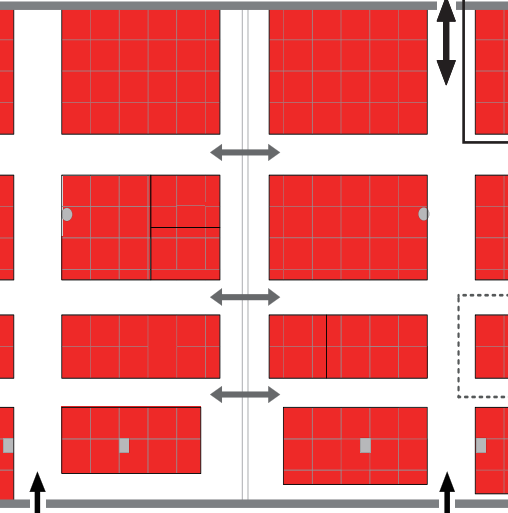

第13回 国際太陽光発電展 PV EXPO 2020